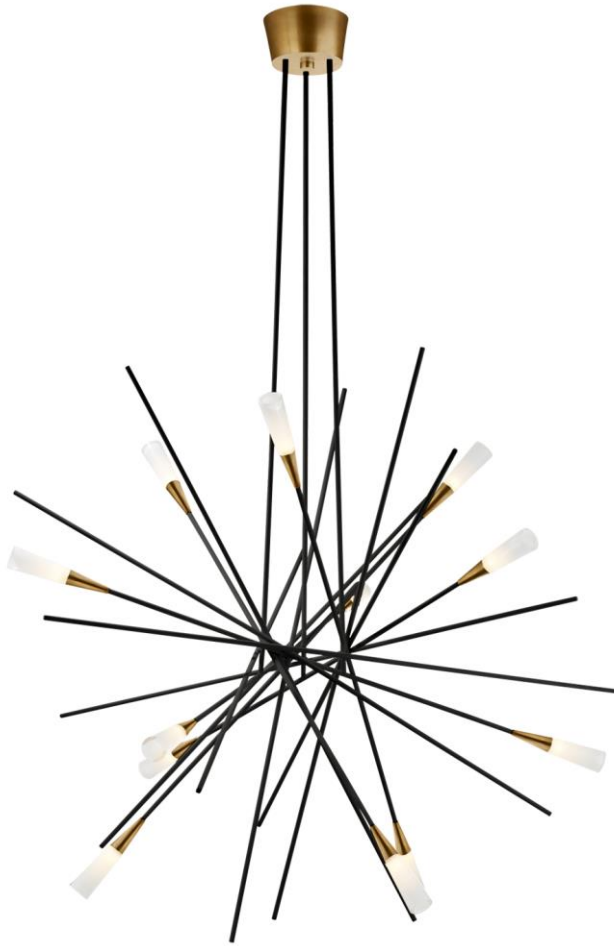

SPEC SHEET

Stellar Large Chandelier

Item # CHC 5600BLK

Designer: Chapman & Myers

Fixture Height: 44"

Width: 39.75"

Canopy: 5.25" Round

Finishes: BLK, G, WHT

Trim Options: FA

Socket: Dedicated LED

Wattage: 55w (4400lm)

Top View(1:2)

Side View