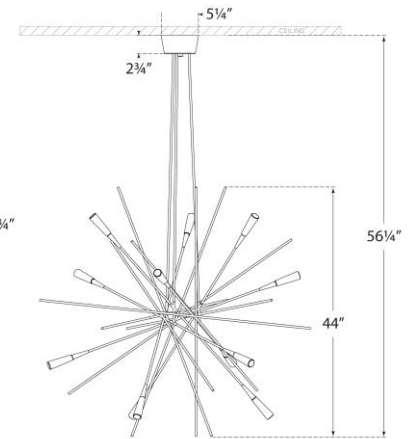

SPEC SHEET

Stellar Large Chandelier

Item # CHC 5600BLK

Designer: Chapman & Myers

Fixture Height: 44"

Width: 39.75"

Canopy: 5.25" Round

Finishes: BLK, G, WHT

Trim Options: FA

Socket: Dedicated LED

Wattage: 55w (4400lm)

Top View(1:2)

Side View